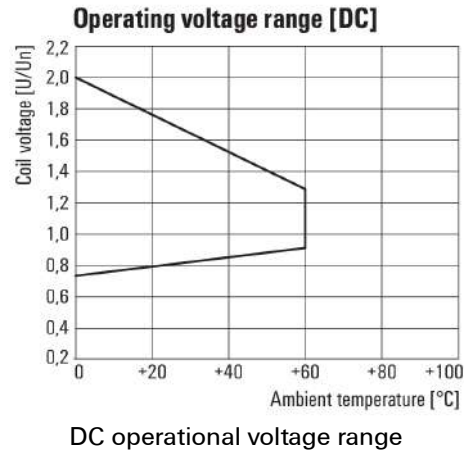

DRM570012LT

Weidmüller Interface GmbH & Co. KG
Klingenbergstraße 26
D-32758 Detmold
Germany

www.weidmueller.com

Drawings

Wiring diagram

Graph

Graph

Graph

Dimensional drawing