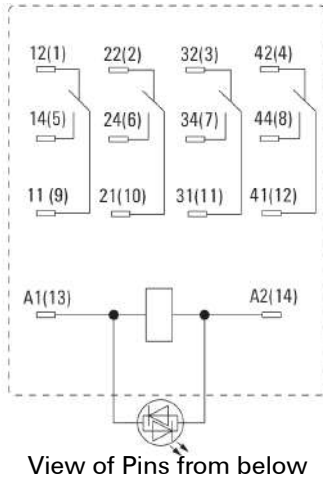

DRM570012LT

Weidmüller Interface GmbH & Co. KG
Klingenbergstraße 26
D-32758 Detmold
Germany

www.weidmueller.com

Drawings

Wiring diagram