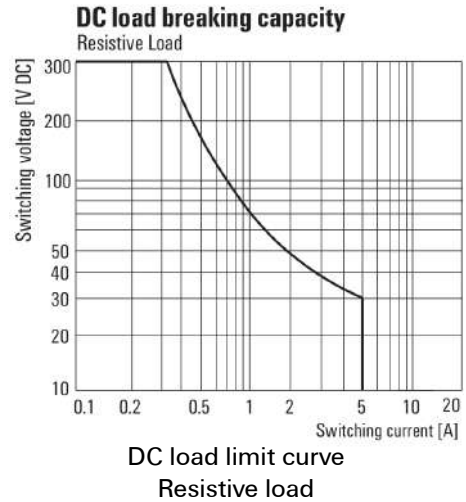

DRM570012LT

Weidmüller Interface GmbH & Co. KG
Klingenbergstraße 26
D-32758 Detmold
Germany

www.weidmueller.com

Drawings

Wiring diagram

Graph

Graph

Graph

Dimensional drawing