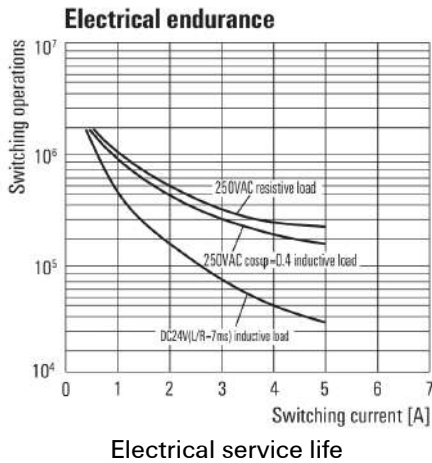

DRM570012LT

Weidmüller Interface GmbH & Co. KG
Klingenbergstraße 26
D-32758 Detmold
Germany

www.weidmueller.com

Drawings

Wiring diagram

Graph

Graph

Graph

Dimensional drawing